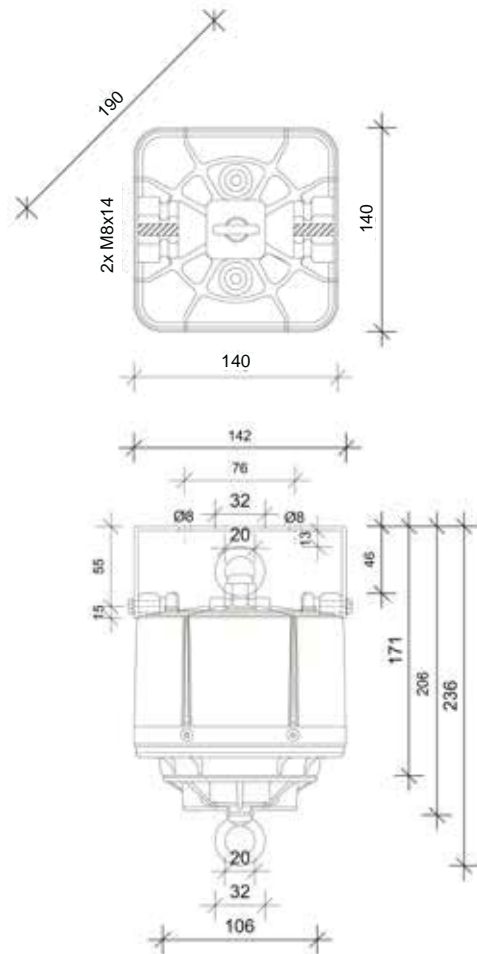

Compact Type Multikontakt

When additional auxiliary contacts are required for DALI, emergency packs or other circuits the Compact multi-contact version is ideal. Separate power supplies for the motor, main lamp and auxiliary contacts offer flexibility and dimming facility for loads up to 15kg.

Dimensions:
CSI-12 M

Reel Tech Lighting-Lifts

Compact Type Multikontakt	CSI-12 M	CDI-15 M
Lifting capacity	5-12 kg	7-15 kg
Lowering distance	15 m	10 m
Suspension cable	single	dual
Motor supply and lighting circuit	separate	separate
Power supply motor	100-277 V AC / 50-60Hz; 30W	
Lighting circuit	16A, 230V AC	16A, 230V AC
Auxiliary contacts / capacity	4/6A, 230V AC	4/6A, 230V AC
Protection category / class	IP 54/I	IP 54/I
Temperature range	-15 °C to + 60 °C	-15 °C to + 60 °C
Net weight / with packaging	3,5/3,9 kg	3,5/3,9 kg